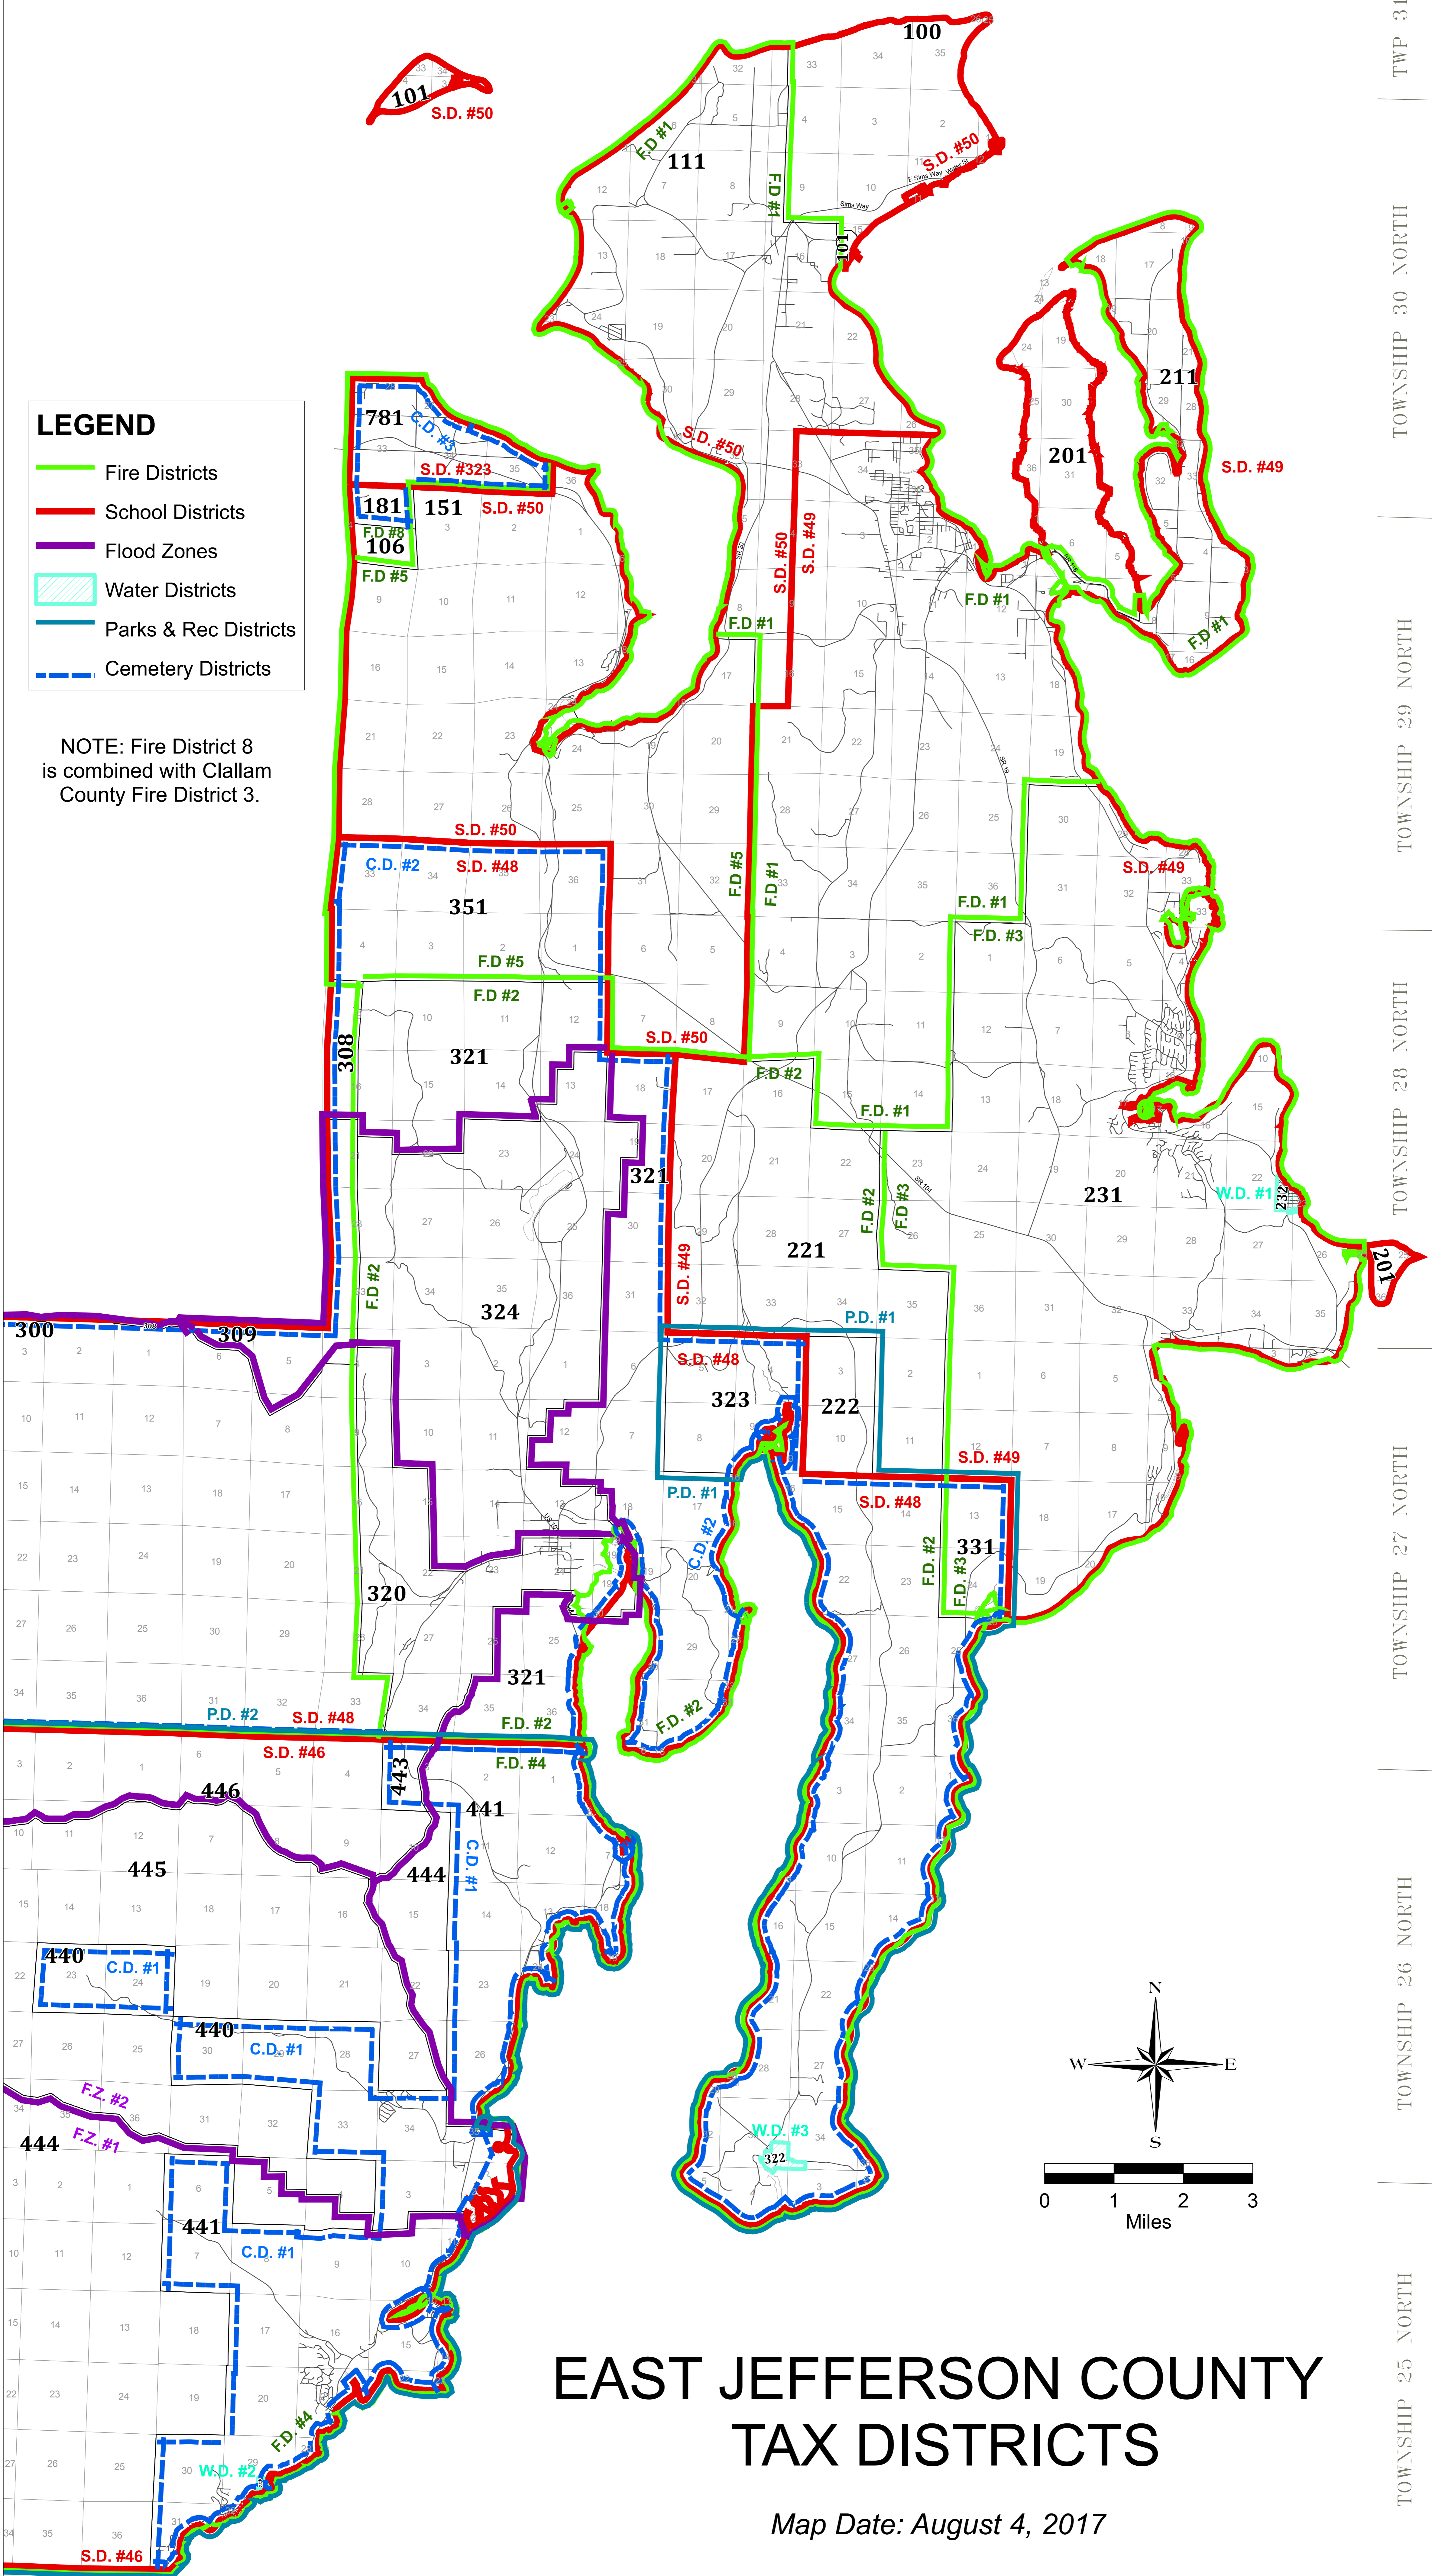

LEGEND

- Fire Districts
- School Districts
- Flood Zones
- ▨ Water Districts
- Parks & Rec Districts
- - - Cemetery Districts

NOTE: Fire District 8 is combined with Clallam County Fire District 3.

EAST JEFFERSON COUNTY TAX DISTRICTS

Map Date: August 4, 2017