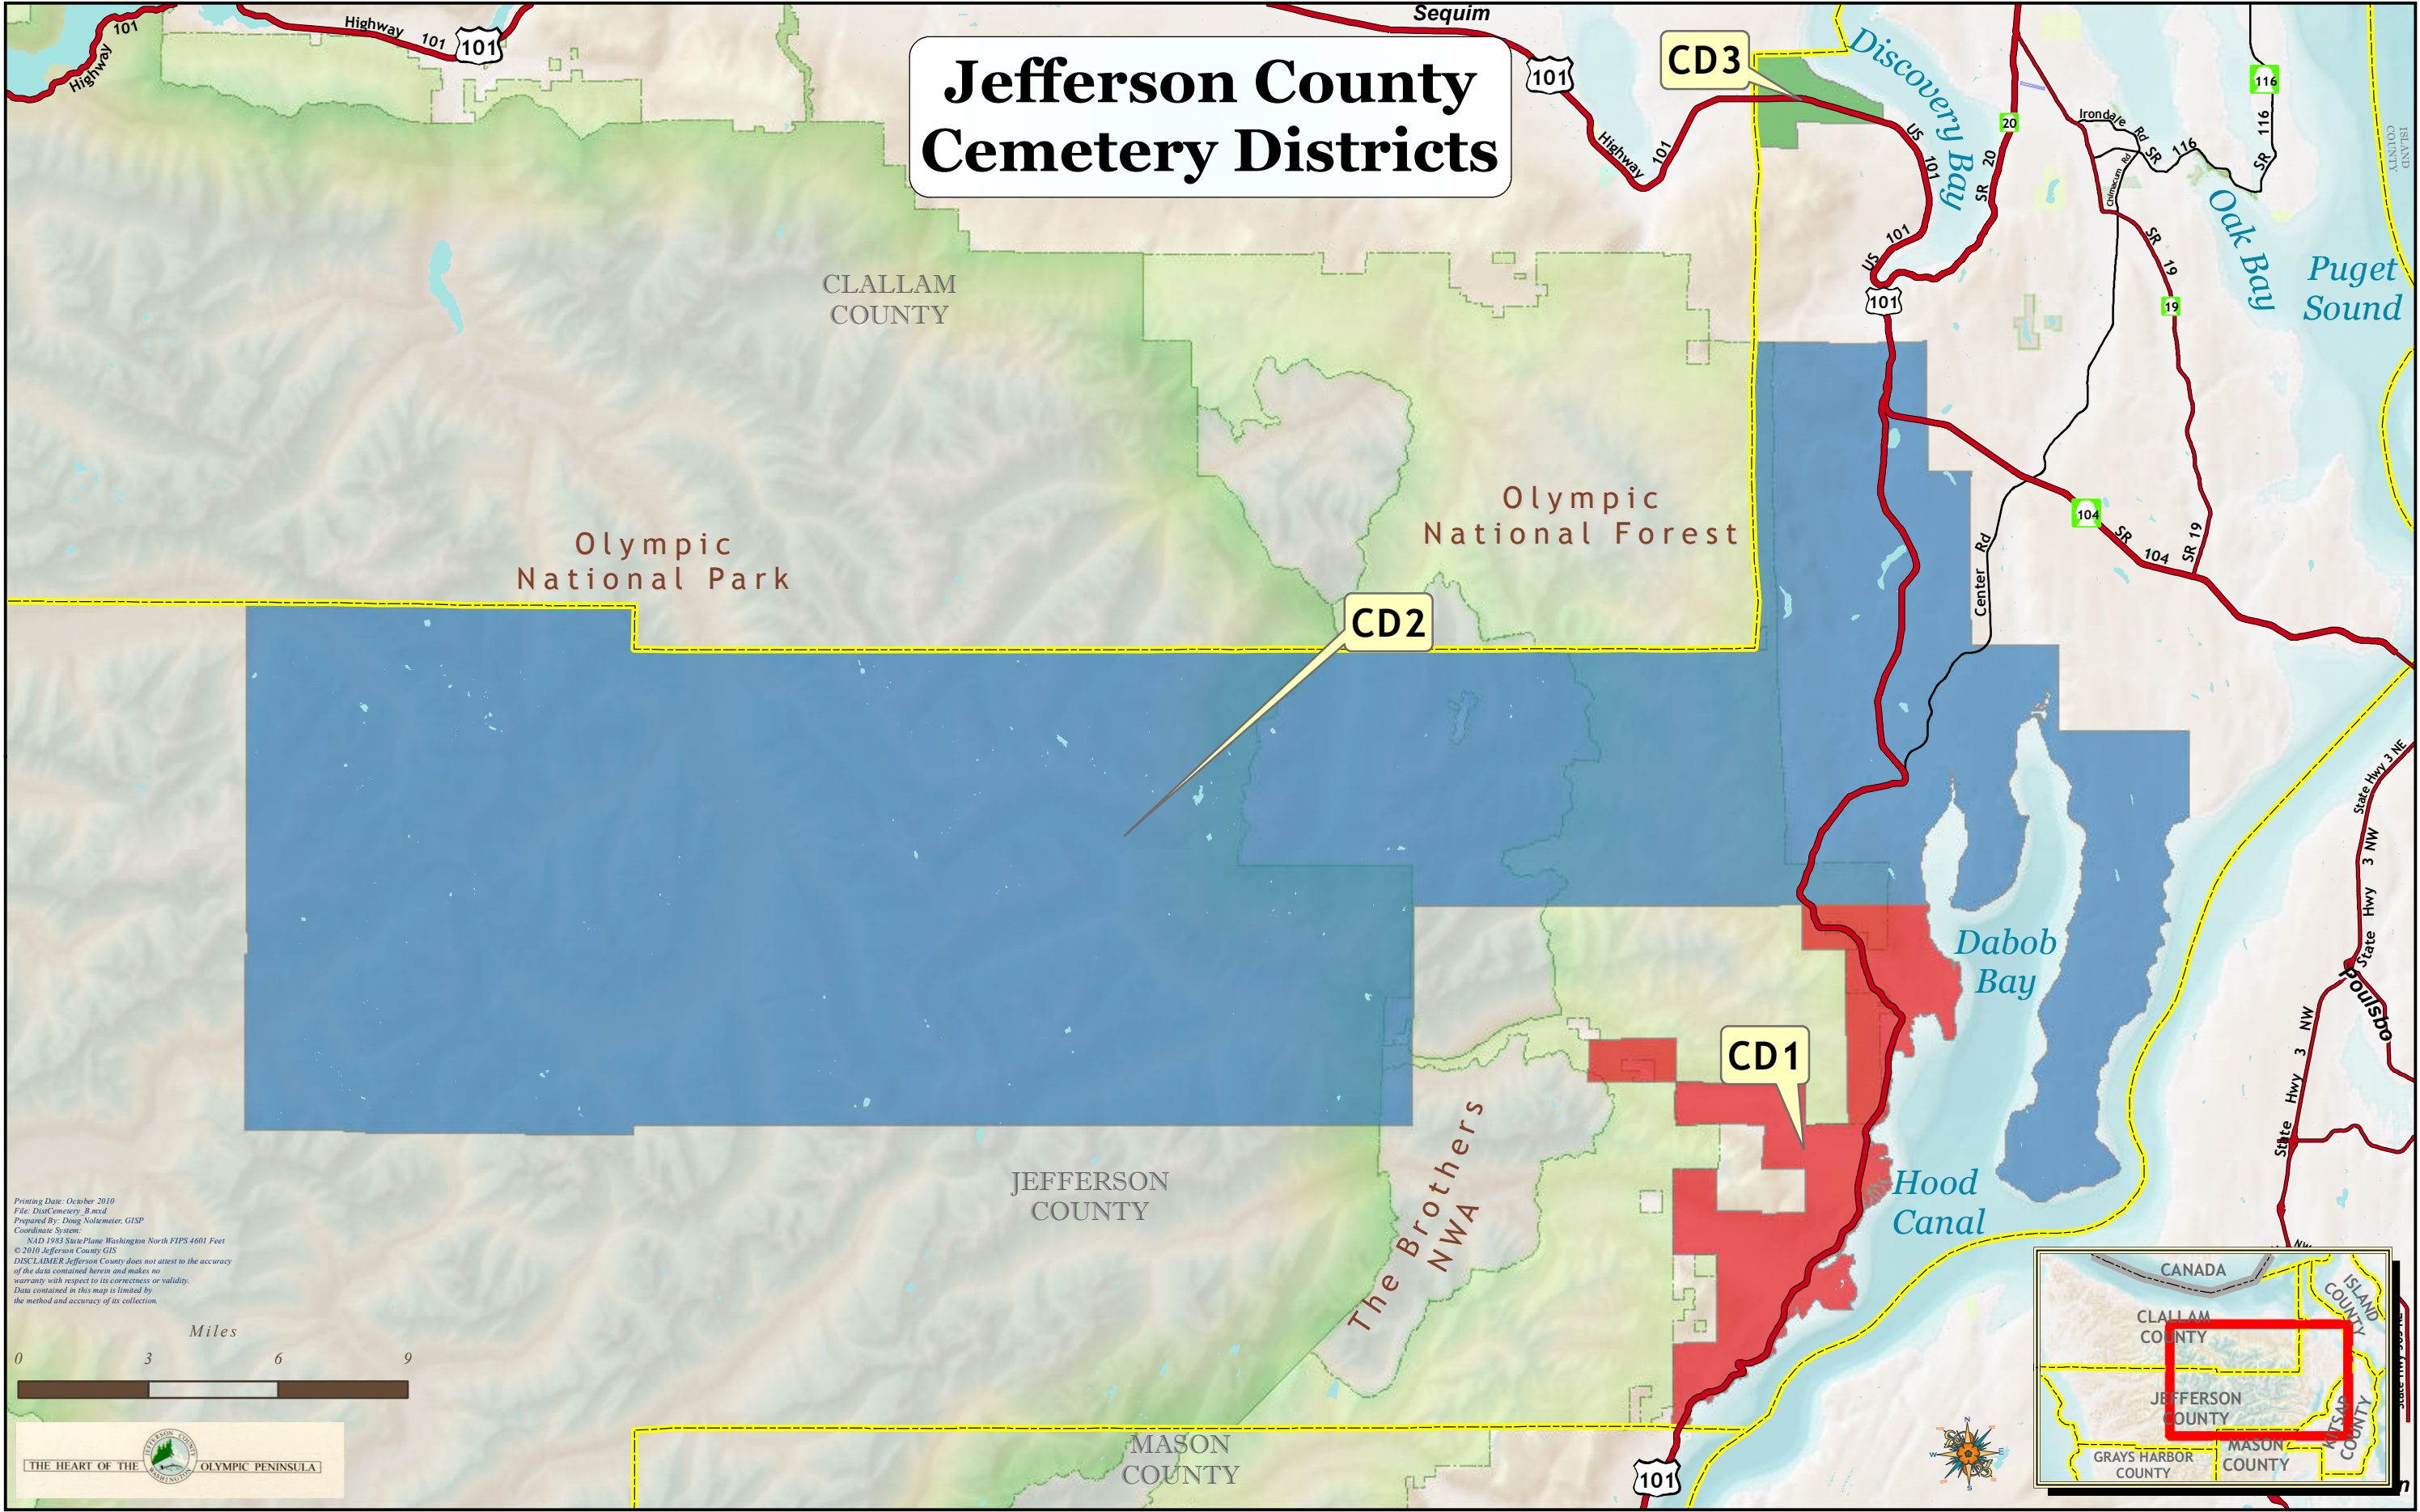

Jefferson County Cemetery Districts