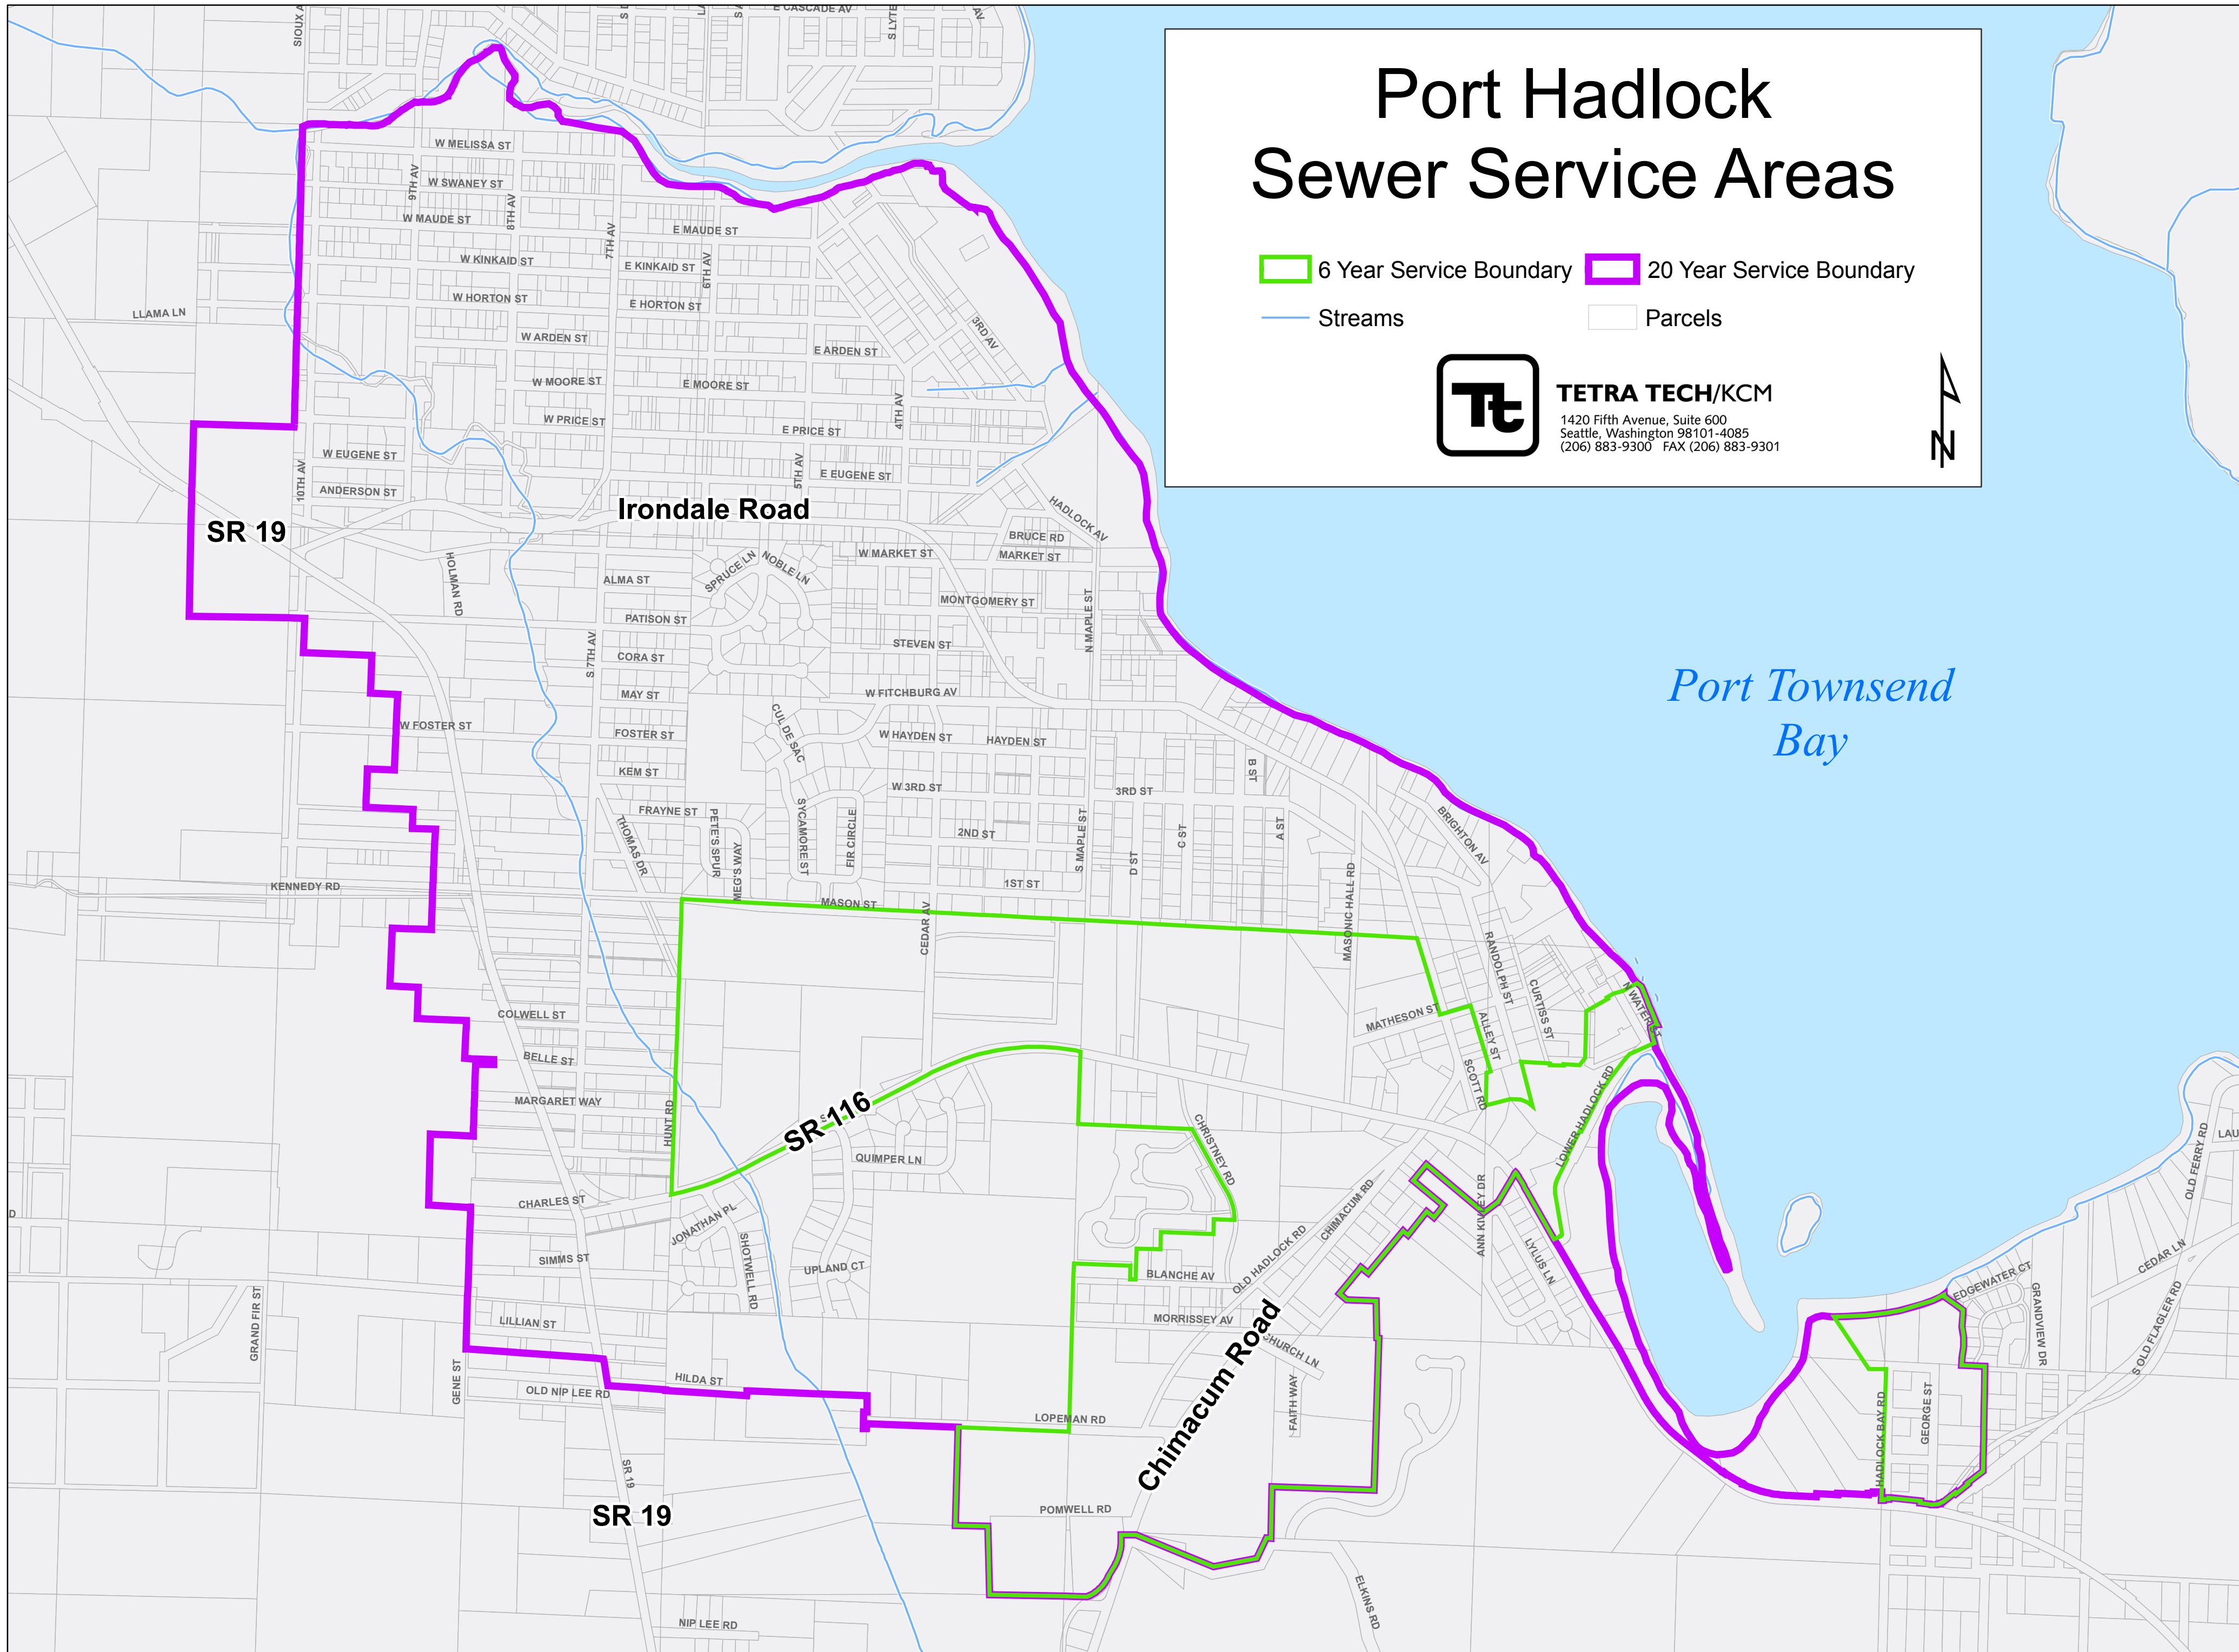

Port Hadlock Sewer Service Areas

-  6 Year Service Boundary
-  20 Year Service Boundary
-  Streams
-  Parcels

TETRA TECH/KCM
1420 Fifth Avenue, Suite 600
Seattle, Washington 98101-4085
(206) 883-9300 FAX (206) 883-9301

Port Townsend Bay

SR 19

Irondale Road

SR 116

Chimacum Road

SR 19